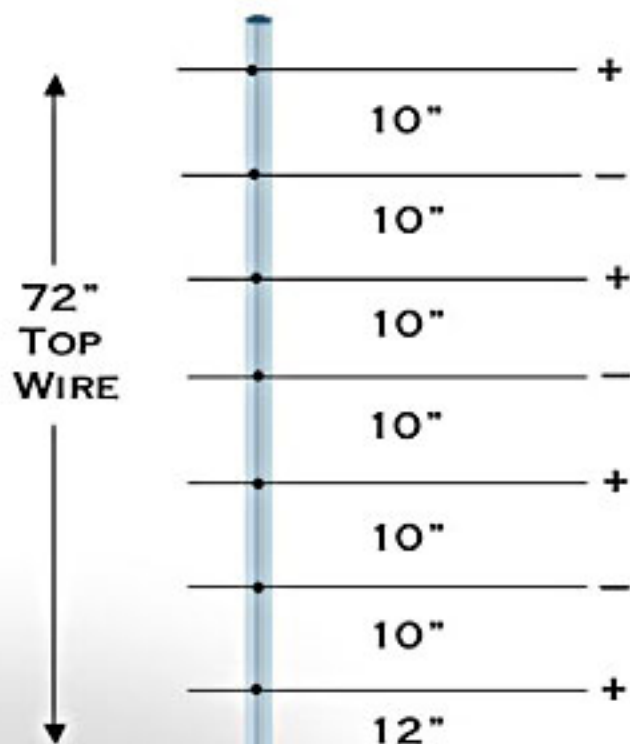

WILDLIFE DESIGN

7 - WIRE PERMANENT ELK

SPECIFICATIONS:

# WIRES:	7
FENCE HEIGHT:	72"
LINE POST:	SOLID ROD FIBERGLASS 1.2"X 96" 7-HOLE SR967X
SPACING:	60 FT.
STAY: (2 PER LINE POST)	.74"X 73" 7-HOLE SR737
SPACING:	20 FT.
BRACING:	'H' BRACE - 12' MIN. WIDTH
POLARITY:	HOT / GROUND
WIRE TENSION:	TIGHT (200 LBS.)
APPLICATIONS:	ELK EXCLUSION

FOR EXCLUSION NOT CONTAINMENT