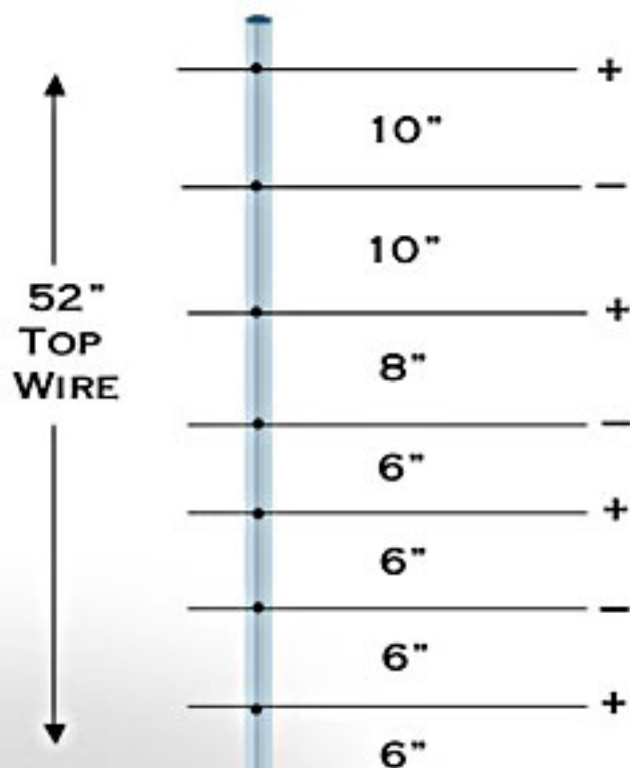

WILDLIFE DESIGN

7 - WIRE PERMANENT PREDATOR

SPECIFICATIONS:

# WIRES:	7
FENCE HEIGHT:	52"
LINE POST:	SOLID ROD FIBERGLASS 72" 7-HOLE SR727
SPACING:	20 FT.
BRACING:	'H' BRACE
POLARITY:	HOT / GROUND
WIRE TENSION:	TIGHT (200 LBS.)
APPLICATIONS:	PREDATOR EXCLUSION DOG COYOTE WOLF

# WIRES:	7
FENCE HEIGHT:	72"
LINE POST:	SOLID ROD FIBERGLASS 1.2"X 96" 7-HOLE SR967X
SPACING:	60 FT.
STAY: (2 PER LINE POST)	.74"X 73" 7-HOLE SR737
SPACING:	20 FT.
BRACING:	'H' BRACE - 12' MIN. WIDTH
POLARITY:	HOT / GROUND
WIRE TENSION:	TIGHT (200 LBS.)
APPLICATIONS:	ELK EXCLUSION