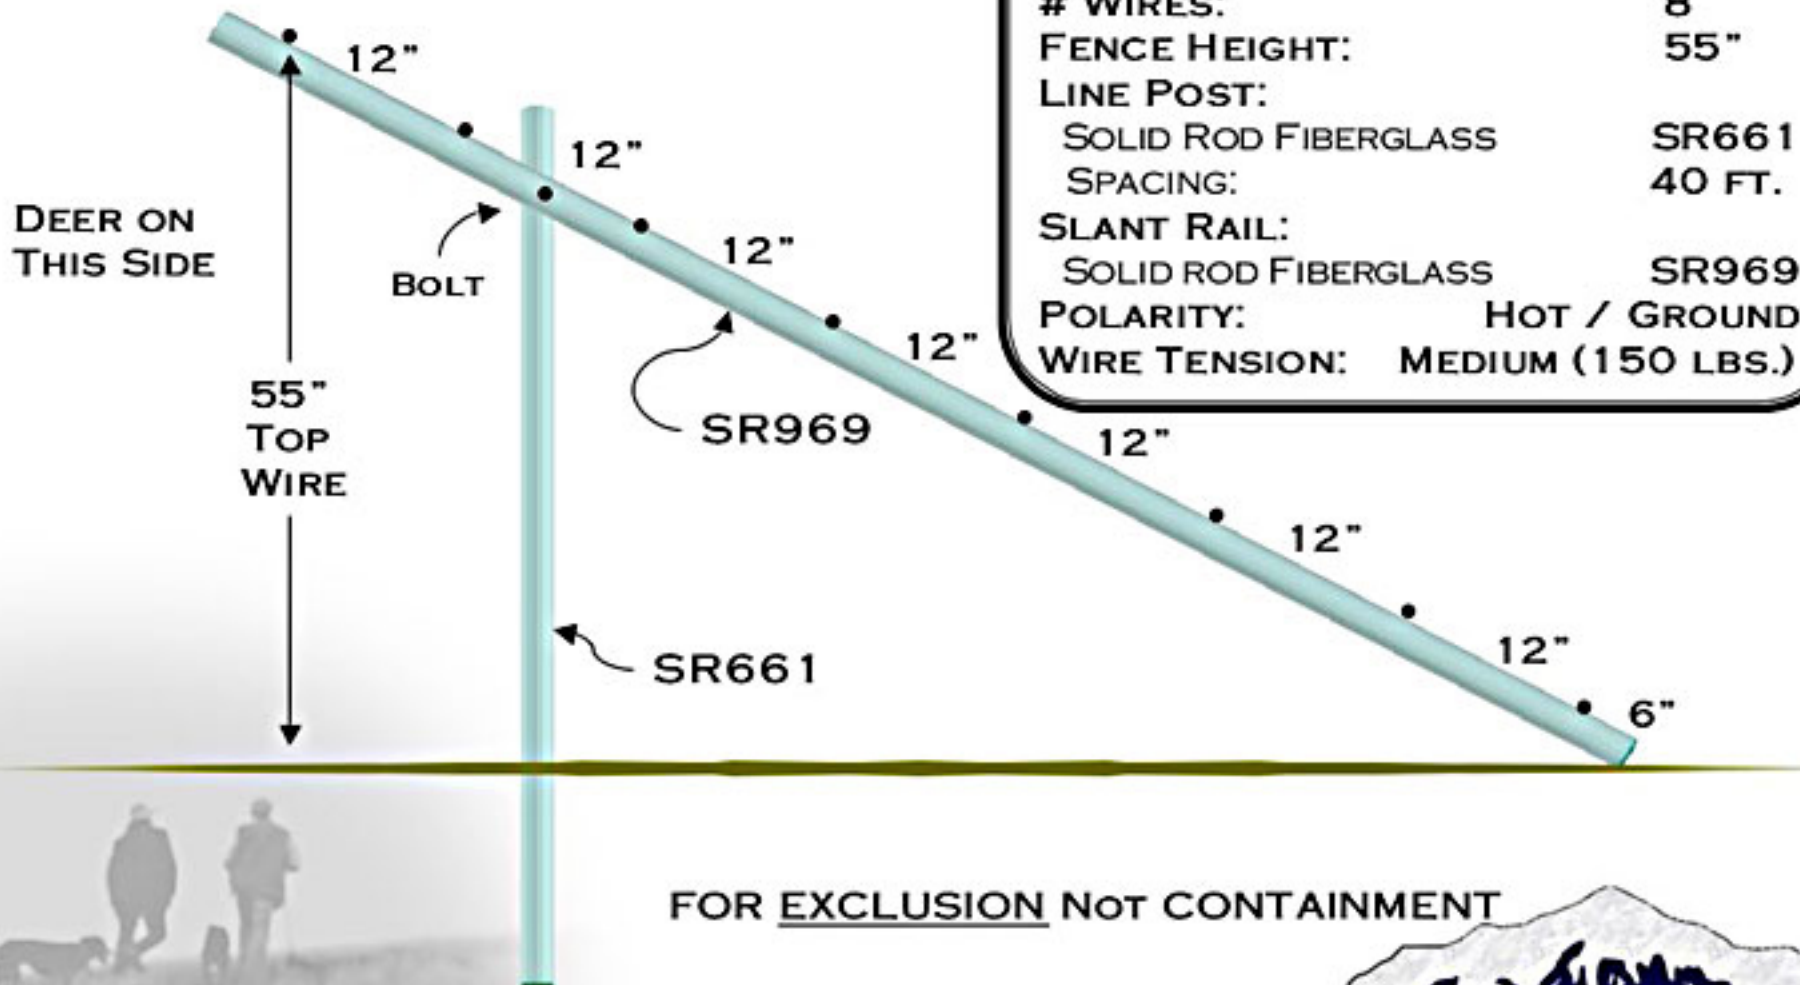

# WIRES:	7
FENCE HEIGHT:	52"
LINE POST:	SOLID ROD FIBERGLASS 72" 7-HOLE SR727
SPACING:	20 FT.
BRACING:	'H' BRACE
POLARITY:	HOT / GROUND
WIRE TENSION:	TIGHT (200 LBS.)
APPLICATIONS:	PREDATOR EXCLUSION DOG COYOTE WOLF

FOR EXCLUSION NOT CONTAINMENT

WILDLIFE DESIGN

7 - WIRE PERMANENT ELK

SPECIFICATIONS:

# WIRES:	7
FENCE HEIGHT:	72"
LINE POST:	SOLID ROD FIBERGLASS 1.2"X 96" 7-HOLE SR967X
SPACING:	60 FT.
STAY: (2 PER LINE POST)	.74"X 73" 7-HOLE SR737
SPACING:	20 FT.
BRACING:	'H' BRACE - 12' MIN. WIDTH
POLARITY:	HOT / GROUND
WIRE TENSION:	TIGHT (200 LBS.)
APPLICATIONS:	ELK EXCLUSION

FOR EXCLUSION NOT CONTAINMENT

WILDLIFE DESIGN

8-WIRE SLANT DEER

15 Wire Deer Fence